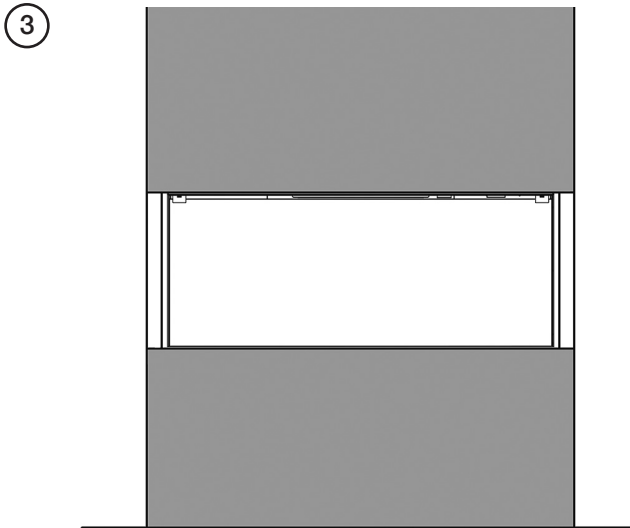

### INSTALLATION METHOD 2

110RW x4  
150RW x6  
190RW x6

**ALL METHODS**

**FRONT VIEWING FACE INSTALLATION**

AVANTI	A	B
110RW	1138	641
150RW	1538	641
190RW	1988	641

**TWO SIDED VIEW INSTALLATION**

AVANTI	A	B
110RW	1128	635
150RW	1528	635
190RW	1978	635