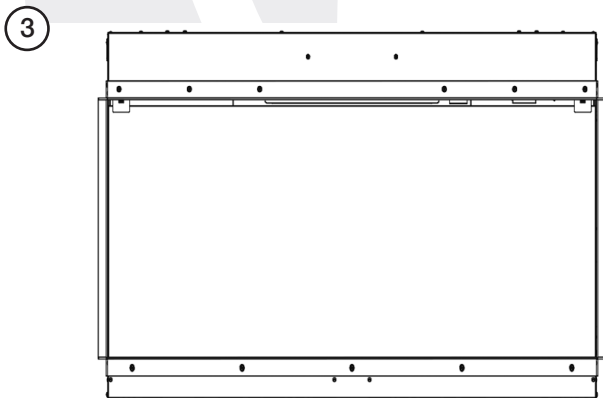

INSTALLATION

INSTALLATION METHOD 1